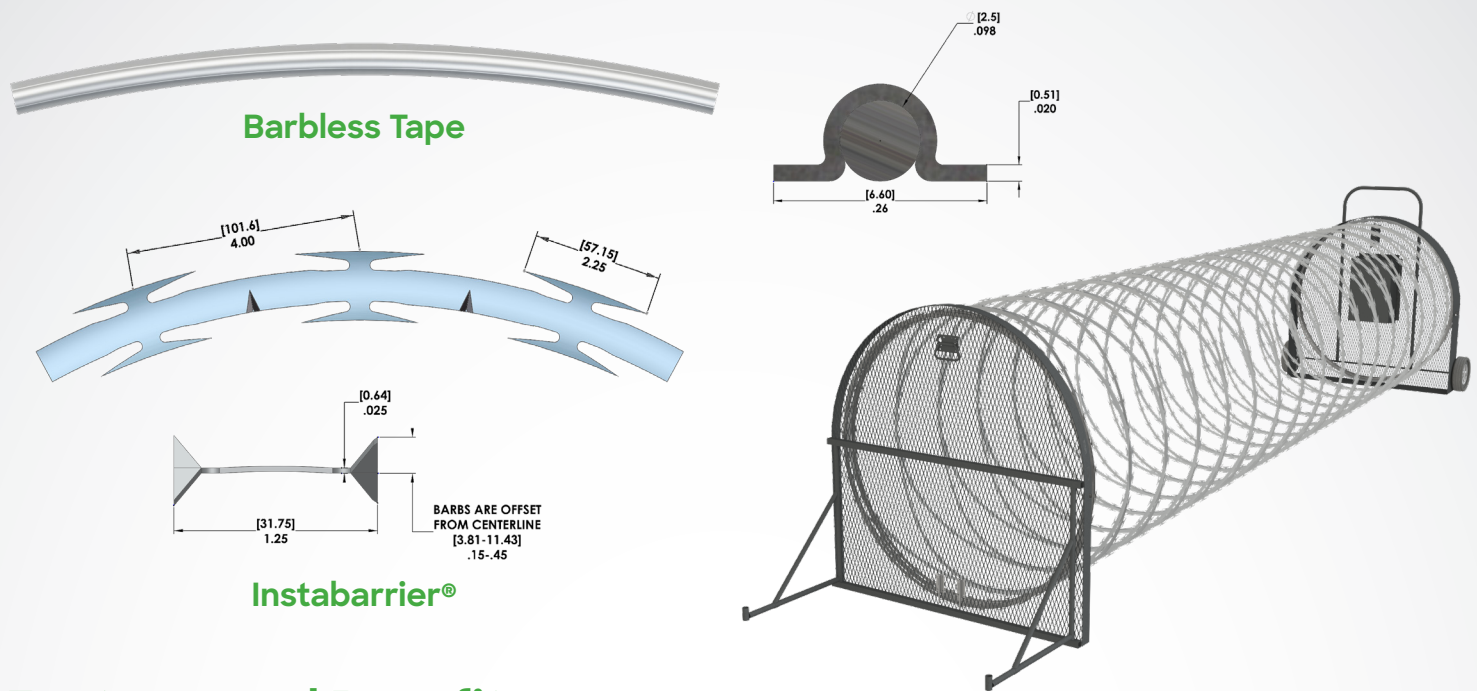

DETER, DELAY, PROTECT, IN SECONDS.

The Portable Rapid Deployment Unit (a.k.a. “Atkore Instabox”) is designed to create a safe and effective barrier used to deter, delay and protect against intrusion. The Portable RDU can be used in both indoor and outdoor applications dispensing up to 75' (22.8m) of barbless tape or Instabarrier® in seconds by one person.

For more information, visit atkore.com/razor

Highlights

- All materials and tools necessary for deployment are stored directly in the self-contained tool box. Accessories include a hammer, protective gloves and arm guards, ground stakes, wire ties and wire tie tool.
- Barbless tape option is available and designed as a deterrence against intrusion while eliminating any danger associated with sharpness of razor wire.
- The Portable RDU features front and back covers fabricated from high quality galvanized expanded metal mesh.

For more info visit atkore.com/razor 

Portable Rapid Deployment Unit "Instabox"

Features and Benefits

- Provides rapid construction of controlled, limited, and exclusion areas
- Appropriate as a temporary barrier for emerging threats or as a permanent barrier
- Deploys up to 75 feet (22.8m) of barbless tape or InstabARRIER® barbed tape in under 30 seconds by a single person
- Retracts quickly and efficiently for reuse and removes the potentially hazardous conditions associated with field installation of coils
- Rugged design features heavy duty wheels, hot-dip galvanized panels and powder coat finish make the portable RDU suitable for deployment in differing climates and terrain conditions.
- Lightweight, high strength and modular allowing multiple units to be easily tied together forming one continuous barrier
- Manufactured in Hebron, Ohio U.S.A.